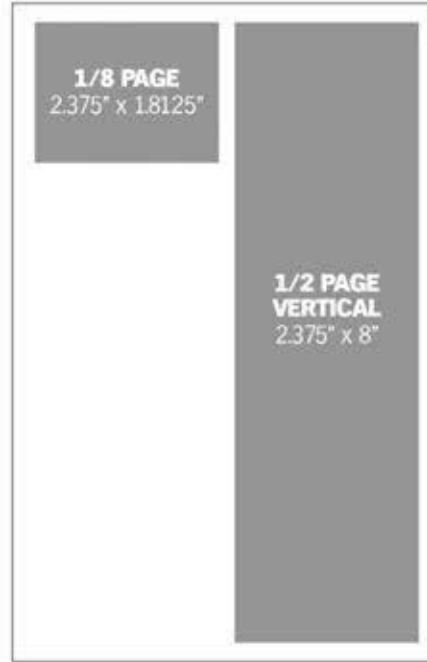

Ad Material Required

Digital ads required with full color proof. Please build page to trim and extend bleed 1/8" beyond the edge of trim size. Remember to consider bleeds when creating your PDF file.

Special Position Guarantee

TRIM SIZE = The actual size of the program. (5.5" x 8.5")

BLEED AREA = The area in which all artwork should extend.

Any image or colored area touching the edge of the TRIM SIZE MUST be extended 1/8" (0.125") on all sides *beyond* the TRIM SIZE.

LIVE AREA = Where all your content should stay within, such as Heading, Sub-Heading, Copy, Inset Photos, Contact Info, etc. In most cases, final artwork for full-bleed, full-page ads should be sized to 5.75" x 8.75".

FULL PAGE TRIM SIZE = 5.5" x 8.5" (for ads with bleeds, add .125" bleed on all sides; 5" x 8" live area, otherwise use FULL PAGE NO-BLEED ad size).

AD SIZE

DIMENSIONS

FULL PAGE + BLEEDS	5.75" x 8.75" [5" x 8" LIVE AREA / 5.5" x 8.5" TRIM SIZE]
FULL PAGE (NO BLEEDS)	5" x 8"
1/2 PAGE HORIZONTAL	5" X 3.875"
1/2 PAGE VERTICAL	2.375" x 8"
1/4 PAGE	2.375" x 3.875"
1/8 PAGE	2.375" X 1.8125"