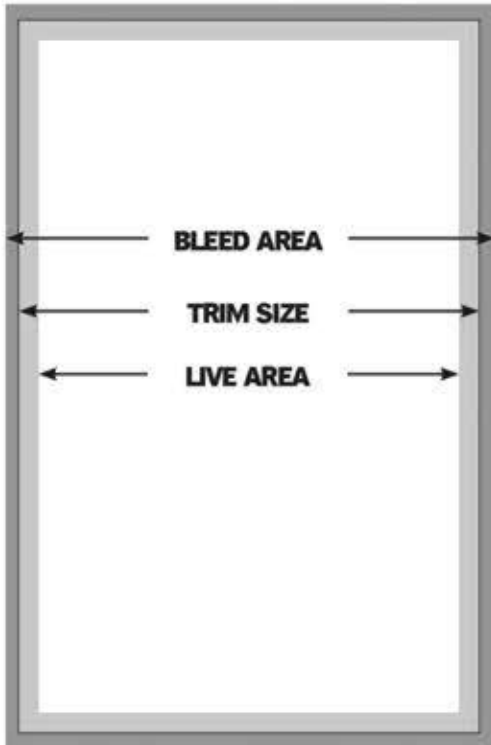

Ad Material Required

Digital ads required with full color proof. Please build page to trim and extend bleed 1/8" beyond the edge of trim size. Remember to consider bleeds when creating your PDF file.

Special Position Guarantee

TRIM SIZE = The actual size of the program. (5.5" x 8.5")

BLEED AREA = The area in which all artwork should extend.

Any image or colored area touching the edge of the TRIM SIZE MUST be extended 1/8" (0.125") on all sides *beyond* the TRIM SIZE.

LIVE AREA = Where all your content should stay within, such as Heading, Sub-Heading, Copy, Inset Photos, Contact Info, etc. In most cases, final artwork for full-bleed, full-page ads should be sized to 5.75" x 8.75".

FULL PAGE TRIM SIZE = 5.5" x 8.5" (for ads with bleeds, add .125" bleed on all sides; 5" x 8" live area, otherwise use FULL PAGE NO-BLEED ad size).

AD SIZE

DIMENSIONS

FULL PAGE + BLEEDS	5.75" x 8.75" [5" x 8" LIVE AREA / 5.5" x 8.5" TRIM SIZE]
FULL PAGE (NO BLEEDS)	5" x 8"
1/2 PAGE HORIZONTAL	5" X 3.875"
1/2 PAGE VERTICAL	2.375" x 8"
1/4 PAGE	2.375" x 3.875"
1/8 PAGE	2.375" X 1.8125"